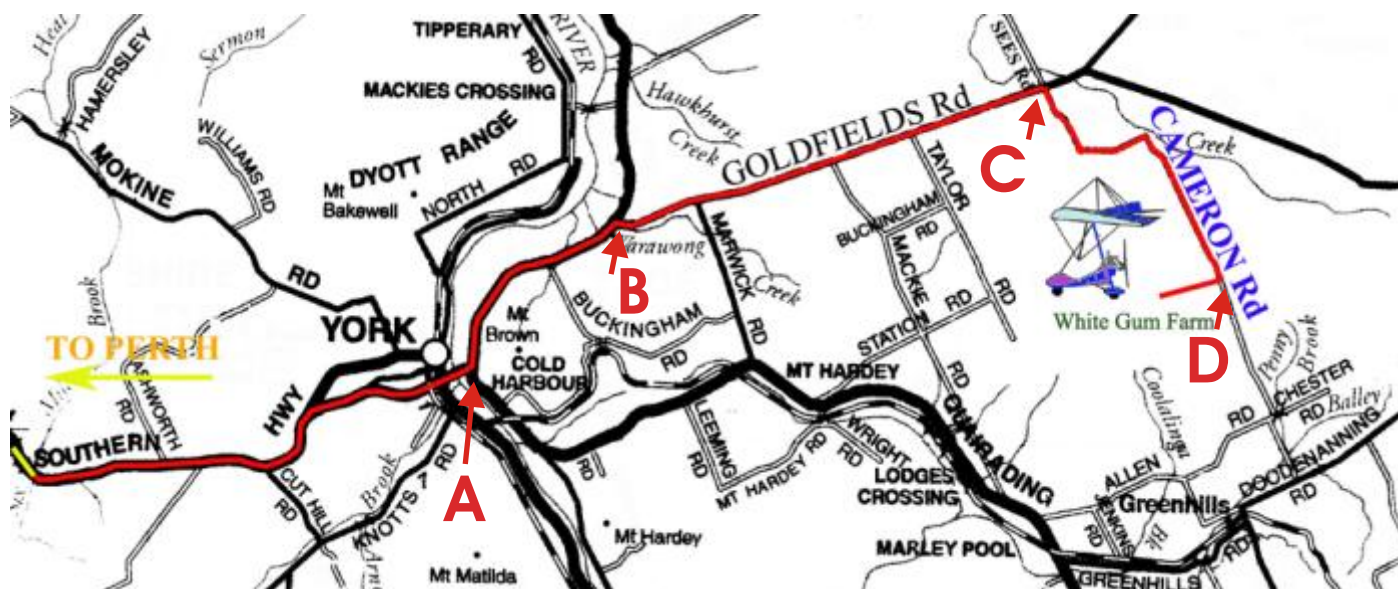

White Gum Farm Directions (from Perth)

Find your way onto Great Eastern Highway and head east out of the metro area.

Turn Right at The Lakes road-house and follow this all the way to York until it ends at a 'T' junction. (Point A)

Turn left onto Northam York Rd continue for approximately 5km. (Point B)

Turn Right into Goldfields Rd and follow for approximately 10.5km. (Road to Tammin) (Point C)

Turn Right into Cameron Rd and follow for approximately 6.5 kms. (Point D)

Look to your right for a long straight driveway with "White Gum Farm" on the gate and white painted tyres either side. Follow the driveway all the way and follow the directions to the hanger. (The house is a private area)

The entire trip will take approximately 1.5hrs from Perth.

DO NOT BRING ANY ANIMALS TO THE FARM

GPS Coordinates for the Hanger 31°52.026' S
116°56.342' E